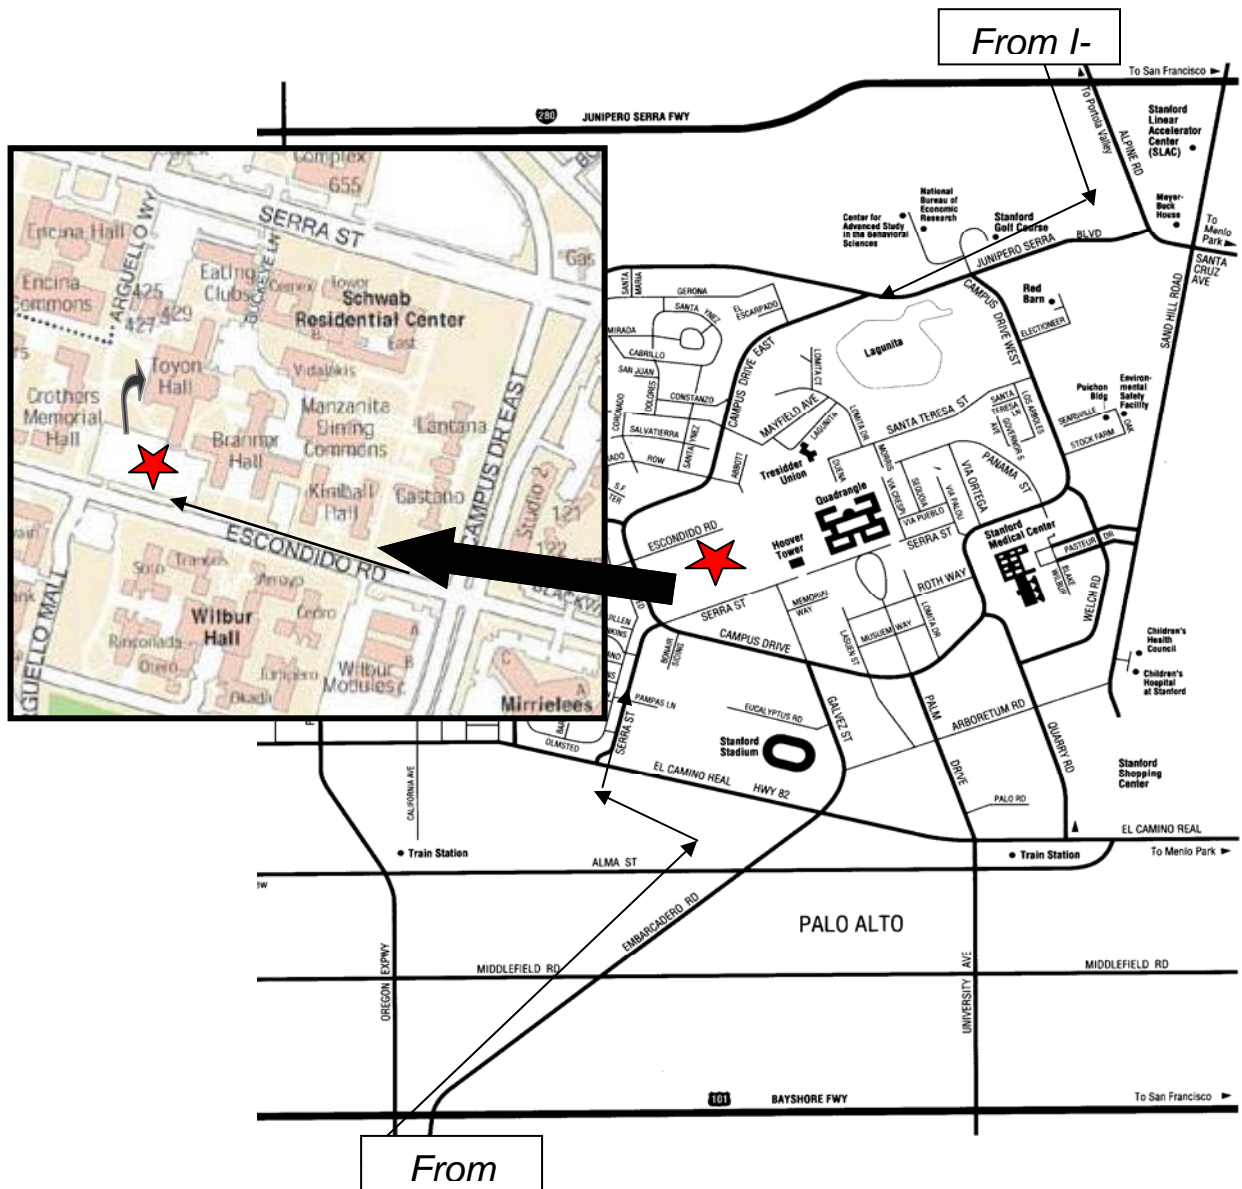

Directions to Camp Stanford University

From U. S. Highway 101

- Take the Embarcadero Road exit west toward Stanford. Continue several miles until you reach El Camino Real. Turn left onto El Camino and then take a right on Serra Street. When you reach Campus Drive East take a left, then a right on Escondido Road. Park in the second lot on the right, just before the road dead ends.

From I-280

- Exit 280 at Alpine Road, turning left. Make a right turn onto Junipero Serra Boulevard. Turn left at the second stoplight, Campus Drive East. Continue around Campus Drive East and turn left when you reach Escondido Road. Park in the second lot on the right, just before the road dead ends.

The ★ indicates where to park for both, registration and graduation day. The dorms are in Toyon Hall - directly connected to the parking lot. Enter Toyon Hall from the direction of the above arrow.